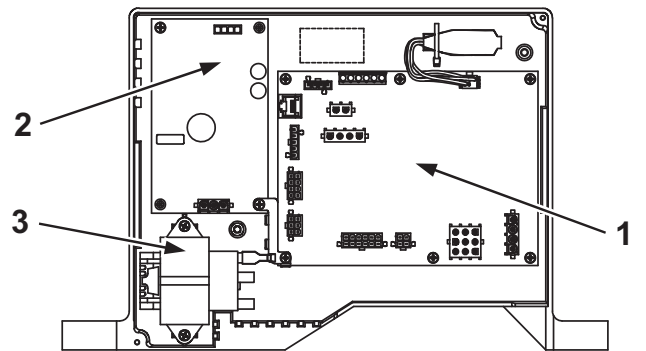

300(A)/400(A)/500(A) - OPERATING CONTROLS & WIRING

Item	Description	300(A) 300/301	400(A) 300/301	500(A) 300/301
1	.....CCB Board - Programmed	100312667	100312667	100312667
2	.....Power Supply Board	100113155	100113155	100113155
3	.....Transformer.....	100113157	100113157	100113157
4	.....Blocked Intake Switch.....	100217965	100217965	100217965
5	.....Blocked Outlet Switch	100187859	100187859	100187859
6	.....Upper Temperature/ECO Probe.....	100271885	100271885	100271885
7	.....Powered Anode - Short.....	100187890	100187890	100187890
8	.....Powered Anode - Long.....	100111023	100111023	100111023
9	.....Spark Ignition Transformer.....	100271921	100271921	100271921

Printed on 5/30/2019 6:24 AM CT