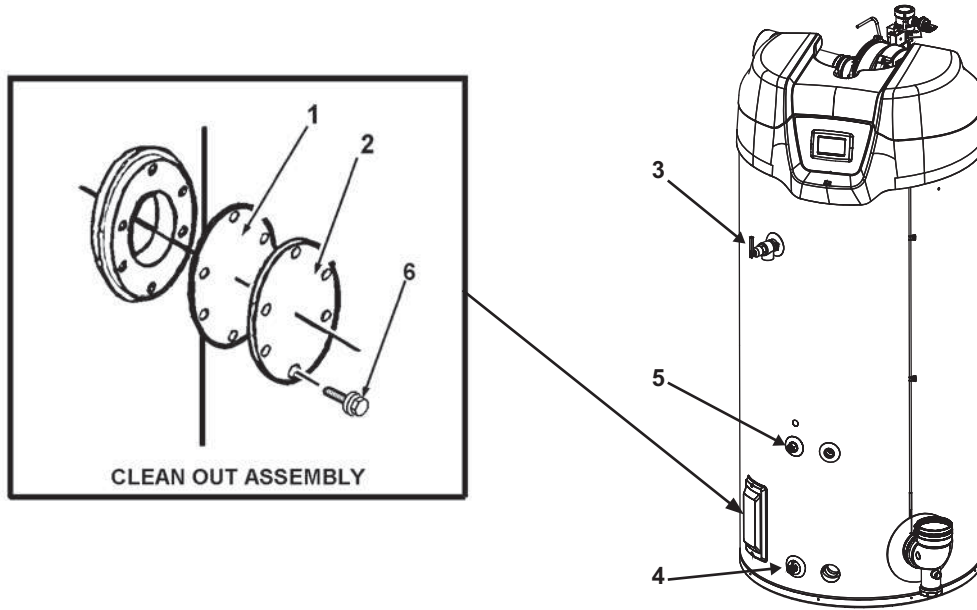

**MODELS:**  
300(A)  
400(A)  
500(A)  
**Series: 300/301**

**BLOWER/BURNER ASSEMBLY**  
See Page 5

**DISPLAY CONTROL ASSEMBLY**  
See Page 2

**GAS VALVE**  
See Page 4

**OPERATING CONTROL**  
See Page 3

### 300(A)/400(A)/500(A) - Cleanout Assembly/T&P/Drain Valve Parts

Item	Description	300(A) 300/301	400(A) 300/301	500(A) 300/301
1.....	Cleanout Gasket.....	100109686	100109686	100109686
2.....	Cover, Cleanout.....	100110656	100110656	100110656
3.....	Temperature and Pressure Relief Valve.....	100110719	100110719	100110719
4.....	Drain Valve.....	100263911	100263911	100263911
5.....	Lower Temperature Probe.....	100271886	100271886	100271886
6.....	Thread Forming Screws.....	100109688	100109688	100109688