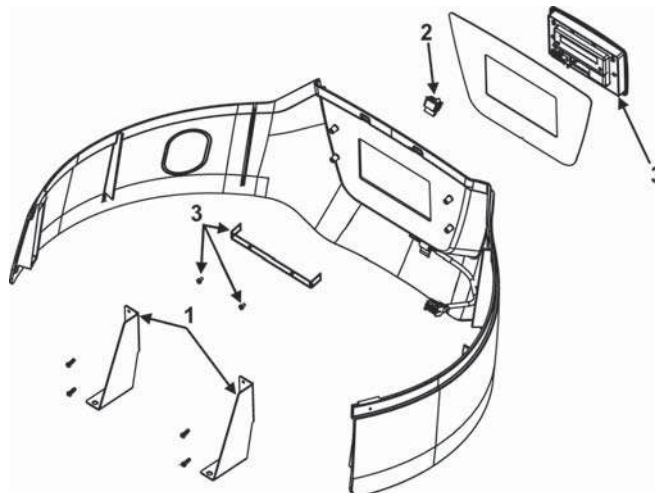

Printed on 5/30/2019 6:24 AM CT