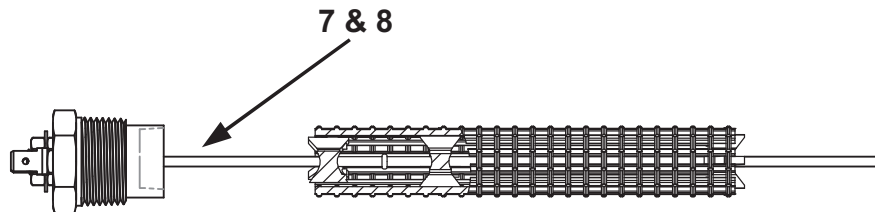

300(A)/400(A)/500(A) - OPERATING CONTROLS & WIRING

Item	Description	300(A) 300/301	400(A) 300/301	500(A) 300/301
1	.....CCB Board - Programmed	100312667	100312667	100312667
2	.....Power Supply Board	100113155	100113155	100113155
3	.....Transformer.....	100113157	100113157	100113157
4	.....Blocked Intake Switch.....	100217965	100217965	100217965
5	.....Blocked Outlet Switch	100187859	100187859	100187859
6	.....Upper Temperature/ECO Probe.....	100271885	100271885	100271885
7	.....Powered Anode - Short.....	100187890	100187890	100187890
8	.....Powered Anode - Long.....	100111023	100111023	100111023
9	.....Spark Ignition Transformer.....	100271921	100271921	100271921

Printed on 5/30/2019 6:24 AM CT