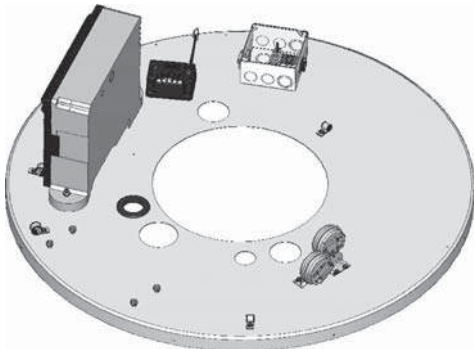

**MODELS:**  
300(A)  
400(A)  
500(A)  
**Series: 300/301**

**BLOWER/BURNER ASSEMBLY**  
See Page 5

**DISPLAY CONTROL ASSEMBLY**  
See Page 2

**GAS VALVE**  
See Page 4

**OPERATING CONTROL**  
See Page 3

**EXHAUST ELBOW, VENT KIT & BLOWER INTAKE PARTS**  
See Page 6

Printed on 5/30/2019 6:24 AM CT

### 300(A)/400(A)/500(A) - Cleanout Assembly/T&P/Drain Valve Parts

Item	Description	300(A) 300/301	400(A) 300/301	500(A) 300/301
1.....	Cleanout Gasket.....	100109686	100109686	100109686
2.....	Cover, Cleanout.....	100110656	100110656	100110656
3.....	Temperature and Pressure Relief Valve.....	100110719	100110719	100110719
4.....	Drain Valve.....	100263911	100263911	100263911
5.....	Lower Temperature Probe.....	100271886	100271886	100271886
6.....	Thread Forming Screws.....	100109688	100109688	100109688

### DISPLAY CONTROL ASSEMBLY

Item	Description	300(A) 300/301	400(A) 300/301	500(A) 300/301
1.....	Display Band Mount.....	100111047	100111047	100111047
2.....	Enable/Disable Switch.....	100096025	100096025	100096025
3.....	User Interface Module - UIM.....	100312669	100312669	100312669