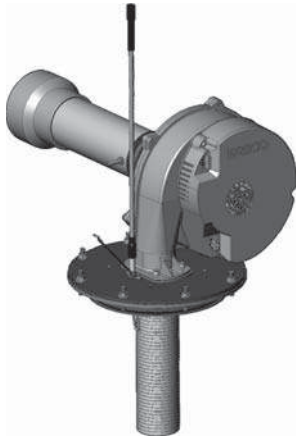

**MODELS:**  
300(A)  
400(A)  
500(A)  
**Series: 300/301**

**BLOWER/BURNER ASSEMBLY**  
See Page 5

**DISPLAY CONTROL ASSEMBLY**  
See Page 2

**GAS VALVE**  
See Page 4

**OPERATING CONTROL**  
See Page 3

**EXHAUST ELBOW, VENT KIT & BLOWER INTAKE PARTS**  
See Page 6

Printed on 5/30/2019 6:24 AM CT

### 300(A)/400(A)/500(A) - Cleanout Assembly/T&P/Drain Valve Parts

Item	Description	300(A) 300/301	400(A) 300/301	500(A) 300/301
1.....	Cleanout Gasket.....	100109686	100109686	100109686
2.....	Cover, Cleanout.....	100110656	100110656	100110656
3.....	Temperature and Pressure Relief Valve.....	100110719	100110719	100110719
4.....	Drain Valve.....	100263911	100263911	100263911
5.....	Lower Temperature Probe.....	100271886	100271886	100271886
6.....	Thread Forming Screws.....	100109688	100109688	100109688

### DISPLAY CONTROL ASSEMBLY

Item	Description	300(A) 300/301	400(A) 300/301	500(A) 300/301
1.....	Display Band Mount.....	100111047	100111047	100111047
2.....	Enable/Disable Switch.....	100096025	100096025	100096025
3.....	User Interface Module - UIM.....	100312669	100312669	100312669