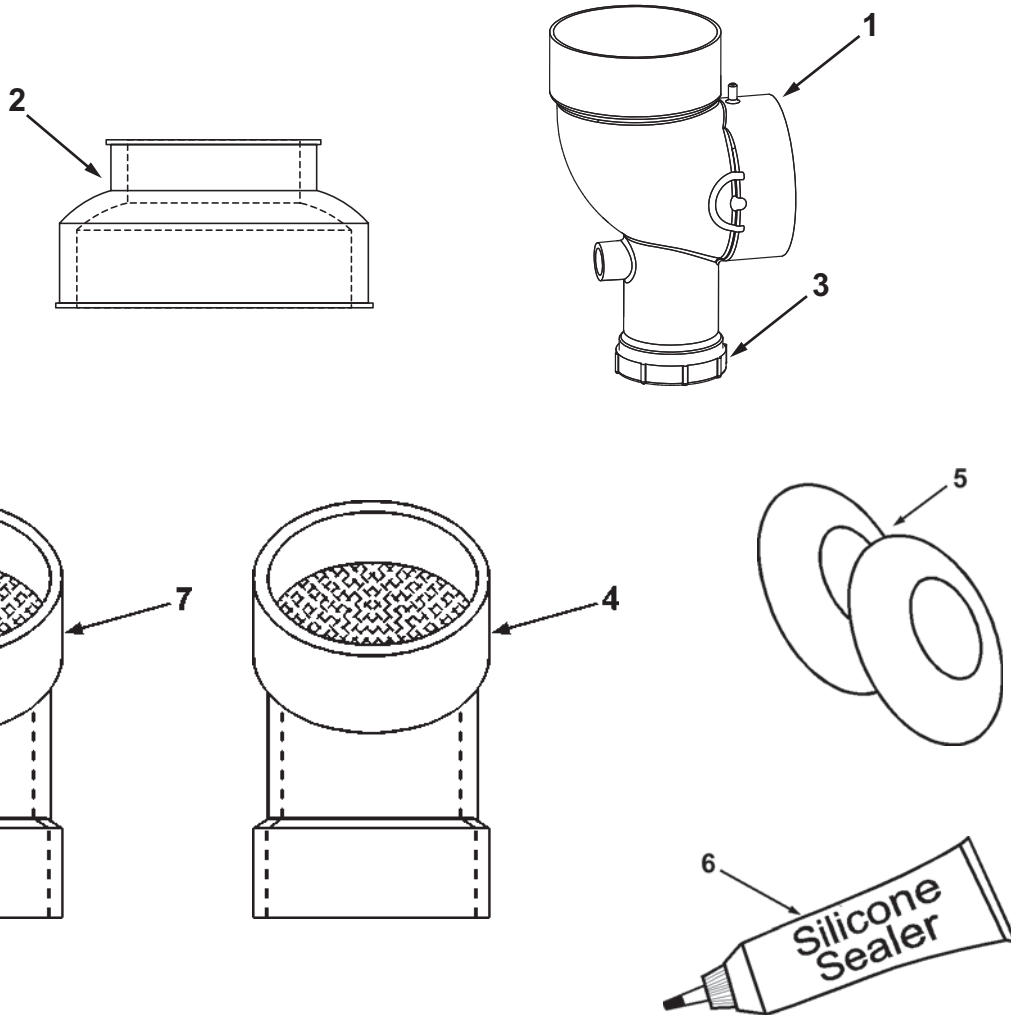

4" EXHAUST CONNECTOR AND VENT KIT ASSEMBLIES - MODELS 300(A) - 500(A)

Item	Description	300(A) 300/301	400(A) 300/301	500(A) 300/301
EXHAUST ELBOW AND FITTINGS				
1	Exhaust/Condensate Elbow Assembly	100187863	100187863	100187863
2	Connector, Exhaust	100110908	100110908	100110908
3	Condensate Trap Gasket	100228369	100228369	100228369
VENT KIT PARTS				
4	Intake/Exhaust Vent Terminal	100110909	100110909	100110909
5	Wall Plates (2 required)	100110910	100110910	100110910
6	Silicone Sealer, 2 oz. tube	100109821	100109821	100109821
7	Exhaust Vent Terminal (Canada)	100111103	100111103	100111103

Printed on 5/30/2019 6:24 AM CT