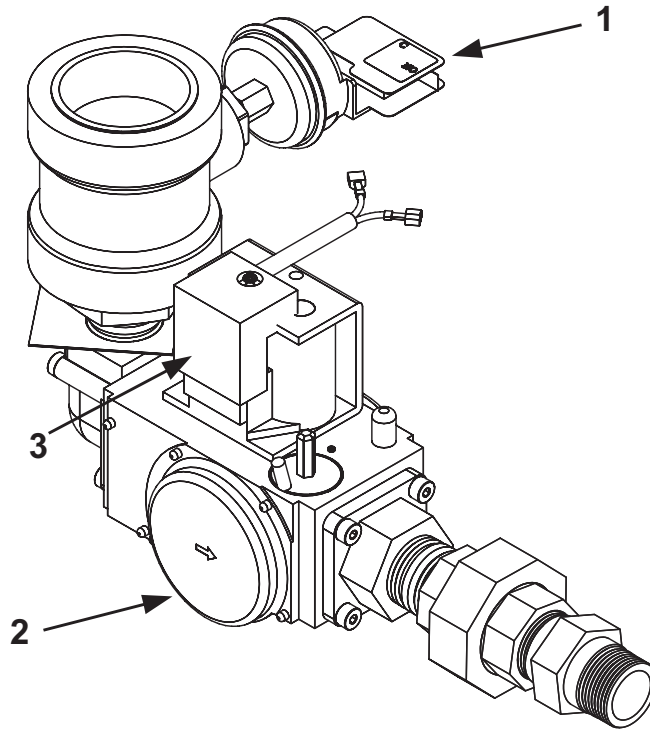

300(A)/400(A)/500(A) - GAS VALVE ASSEMBLY

Item	Description	300(A) 300/301	400(A) 300/301	500(A) 300/301
1	Switch, Low Gas Pressure , Natural Gas	100111033	100111033	100111033
	LP Gas.....	100111032	100111032	100111032
2	Valve, Gas Natural & LP	100187876	100187876	100187876
3	Rectifier Plug Assembly.....	100070208	100070208	100070208

Printed on 5/30/2019 6:24 AM CT